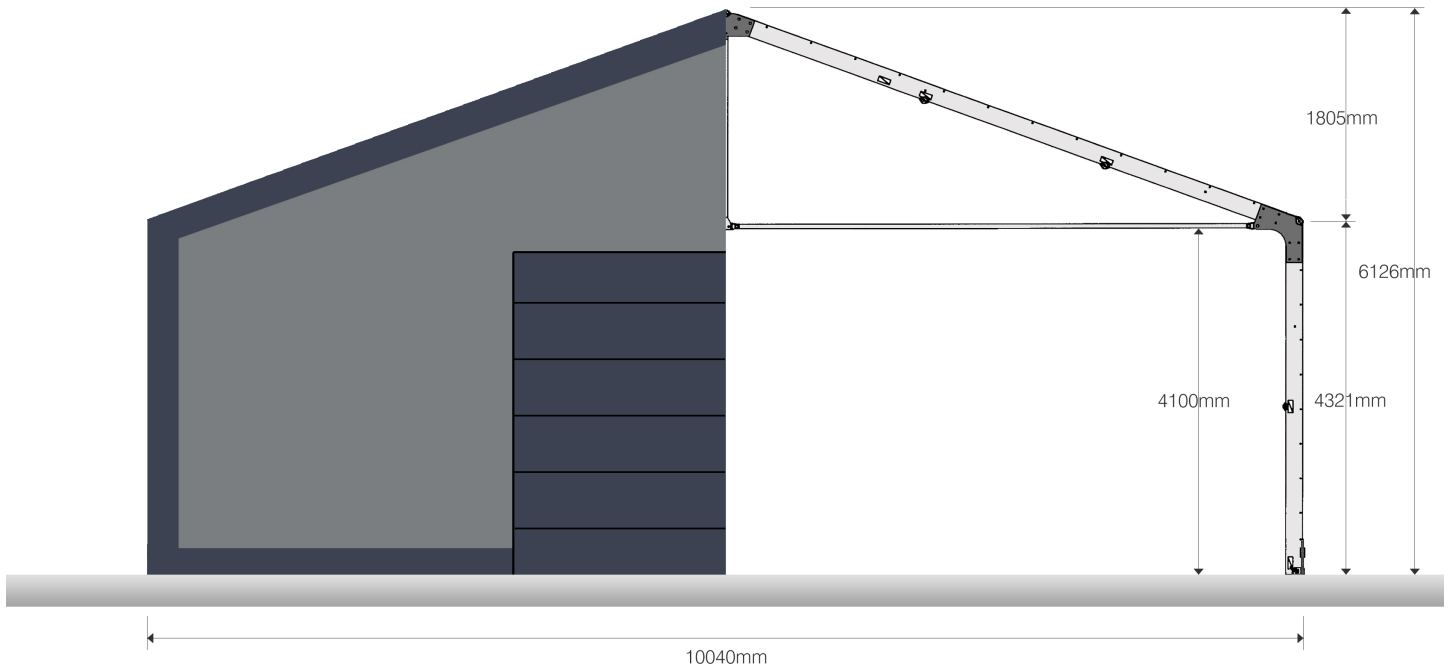

Rubb Hall 10

10m bredde x 4.3m veggghøyde

excellence in engineering

Email: post@rubb.no | Tel: +47 32 15 05 00 | www.rubb.no